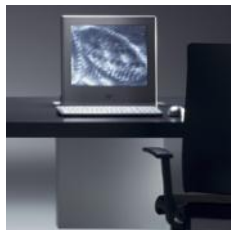

Versis

Convers

Termis

Adjustable monitors that are impressive even when they disappear without a trace

As table or monitor, function follows form. And form and function should change along with your needs. It's a simple idea but its genius lies in the details:

rotatable (**VERSIS**), closable (**MODIS**), vertically adaptable (**CONVERS**). Incorporate all of your complex demands into one comprehensive plan: for space in which people can meet and communicate effectively; for intuitive technology that speeds up and ably supports the decision making process; for selective control of a room's technology; for the greatest amount of security and flexibility in the furnishings; for beauty and quality in design and workmanship.

Our solution – adjustable monitors that are impressive even when they disappear without a trace. But this feature is not merely for show. It is a functionality that provides more efficiency and enhances decision making by making more use of space and time.

- Choose between 15, 17, and 19 inch flat screen – or larger
- Micro-polished and anodised aluminium
- Frames and housing in desired colours, optional (RAL, powder coated)
- 4 mm interference anti-reflecting glass
- VGA interface for connection to all of the standard systems available on the market today
- Can be individually integrated or combined in a network