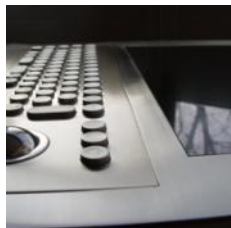

Versis

Convers

Termis

Adjustable monitors that are impressive even when they disappear without a trace

As table or monitor, function follows form. And form and function should change along with your needs. It's a simple idea but its genius lies in the details:

Our solution – adjustable monitors that are impressive even when they disappear without a trace. But this feature is not merely for show. It is a functionality that provides more efficiency and enhances decision making by making more use of space and time.

- Choose between 15, 17, and 19 inch flat screen – or larger
- Micro-polished and anodised aluminium
- Frames and housing in desired colours, optional (RAL, powder coated)
- 4 mm interference anti-reflecting glass
- VGA interface for connection to all of the standard systems available on the market today
- Can be individually integrated or combined in a network